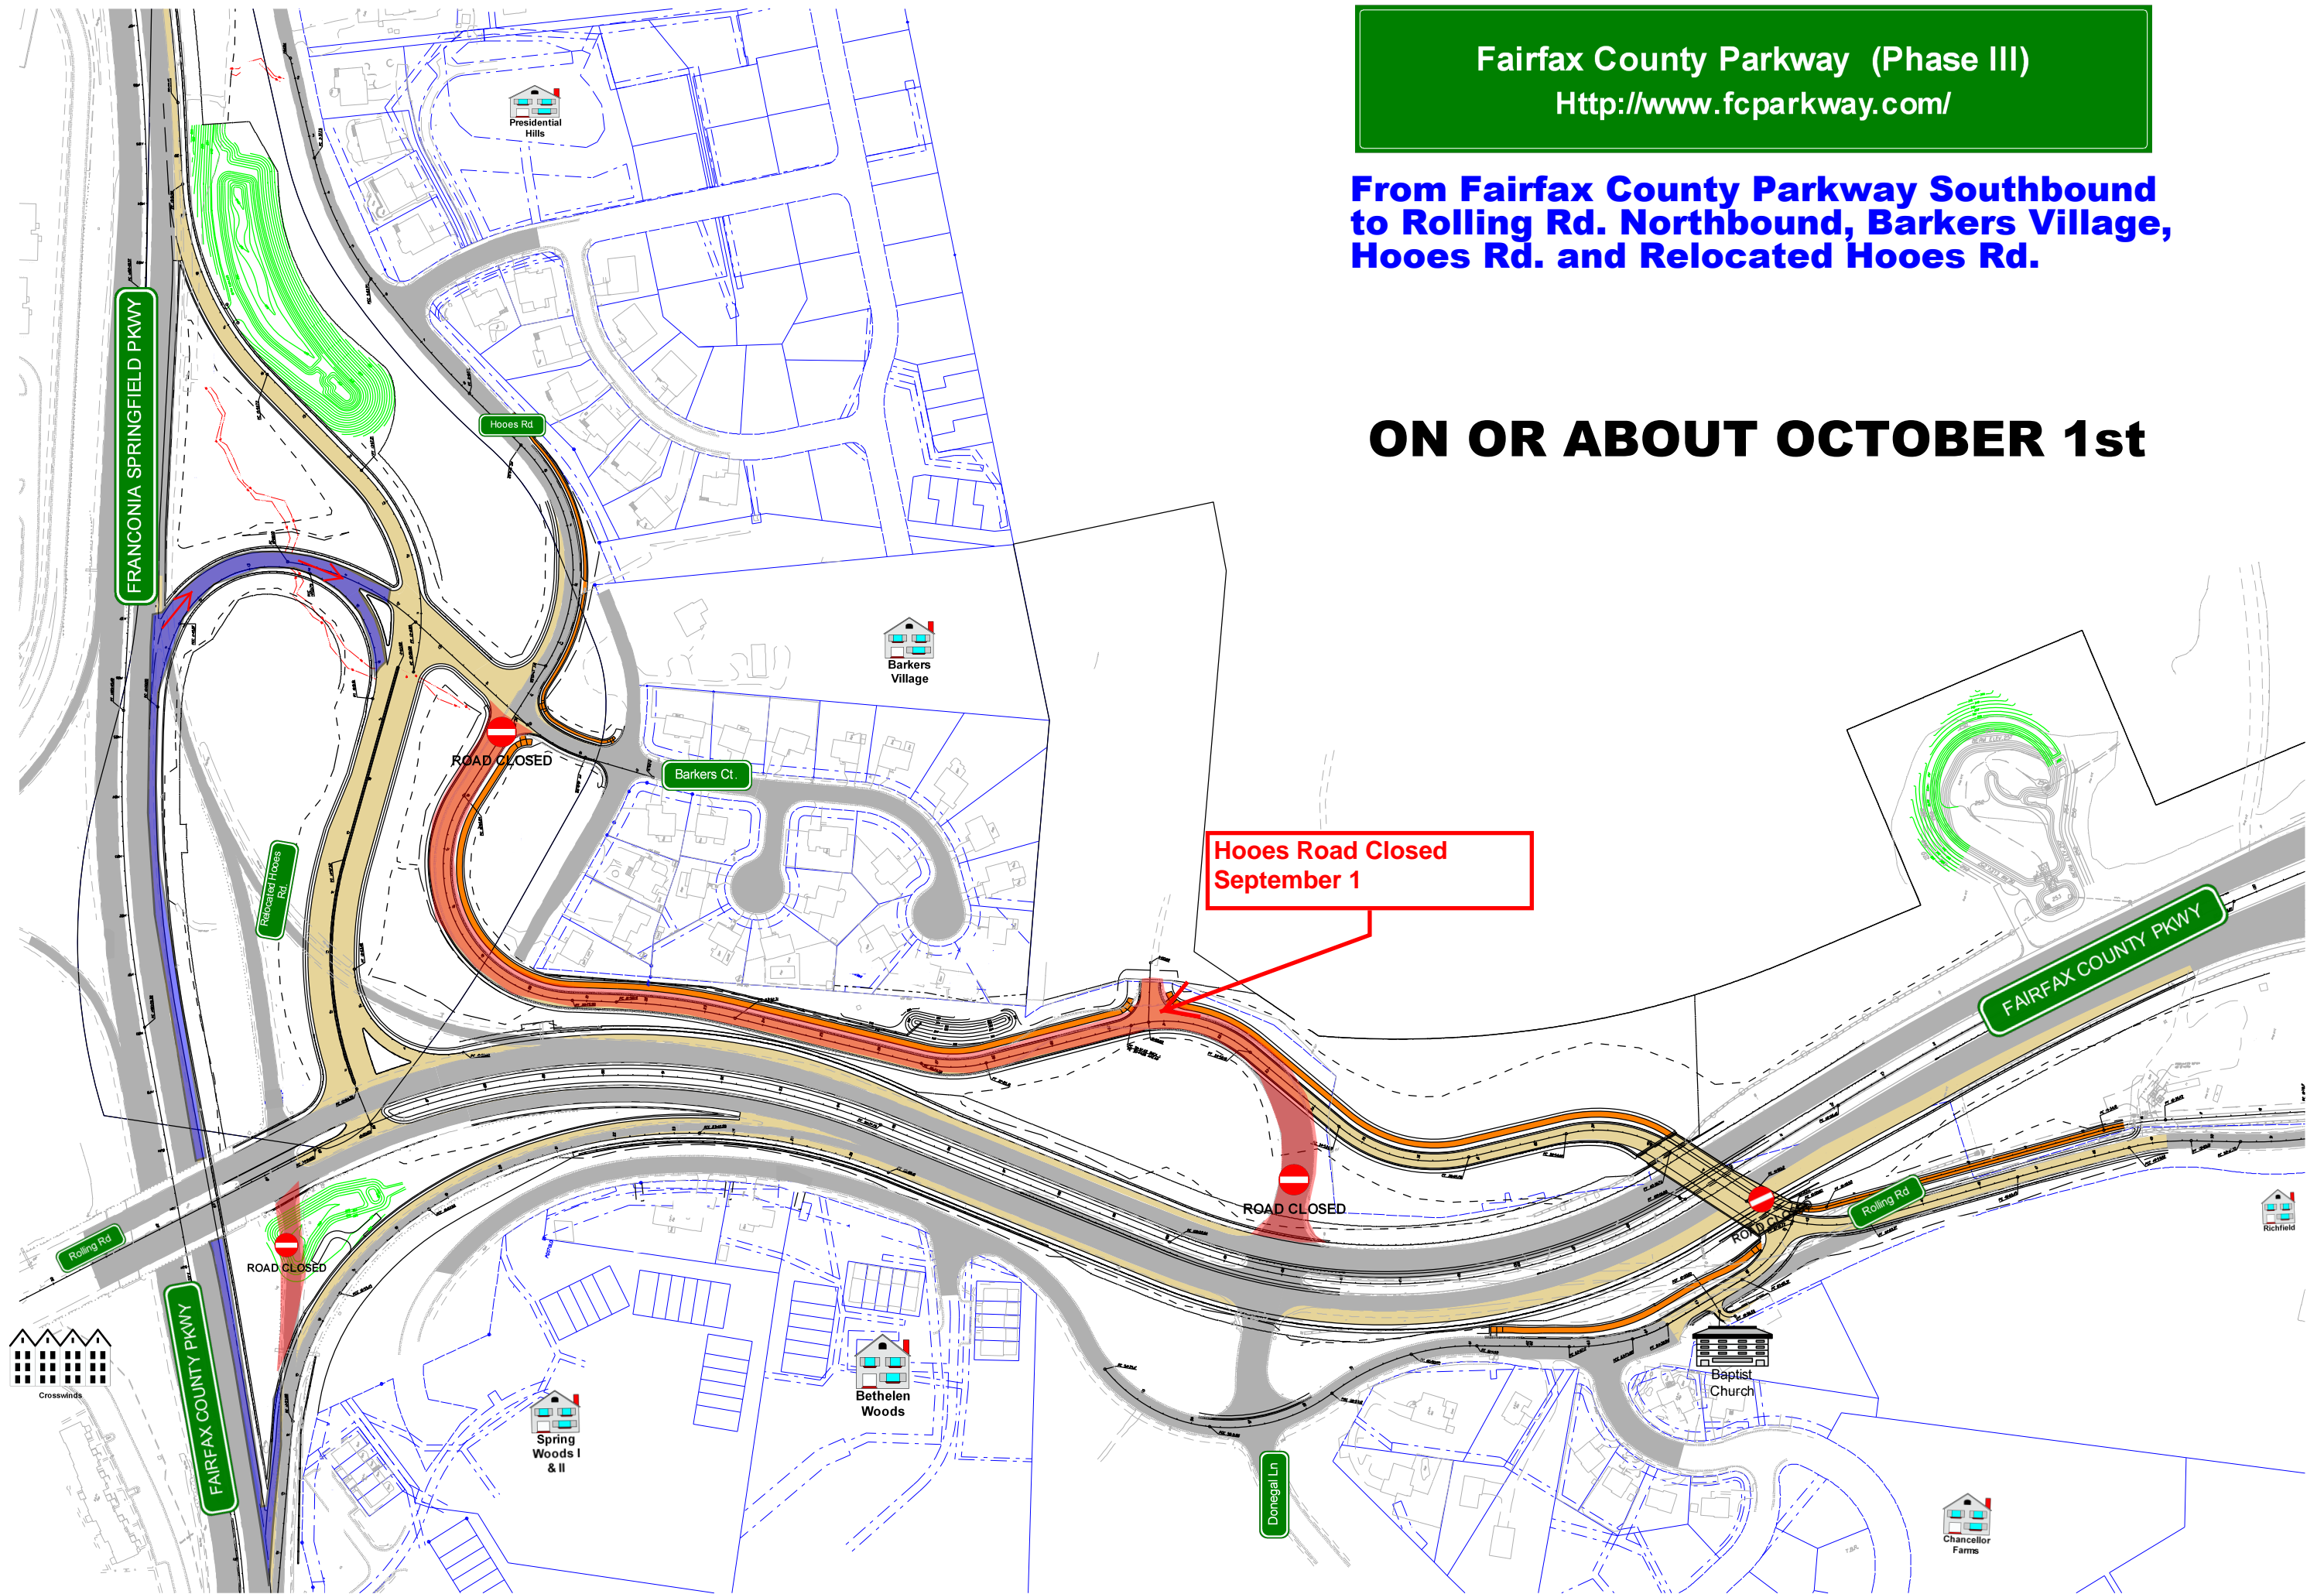

Richfield

Crosswinds

ROAD CLOSED

ROAD CLOSED

ROAD CLOSED

ROAD CLOSED

Fairfax County Parkway (Phase III)

[Http://www.fcparkway.com/](http://www.fcparkway.com/)

**From Fairfax County Parkway Southbound to Rolling Rd. Northbound, Barkers Village, Hooes Rd. and Relocated Hooes Rd.**

**ON OR ABOUT OCTOBER 1st**

Hooes Road Closed  
September 1

FRANCONIA SPRINGFIELD PKWY

Chancellor Farms

Richfield

Donegal Ln

Rolling Rd

Relocated Hooes Rd

Rolling Rd

ROAD CLOSED

ROAD CLOSED