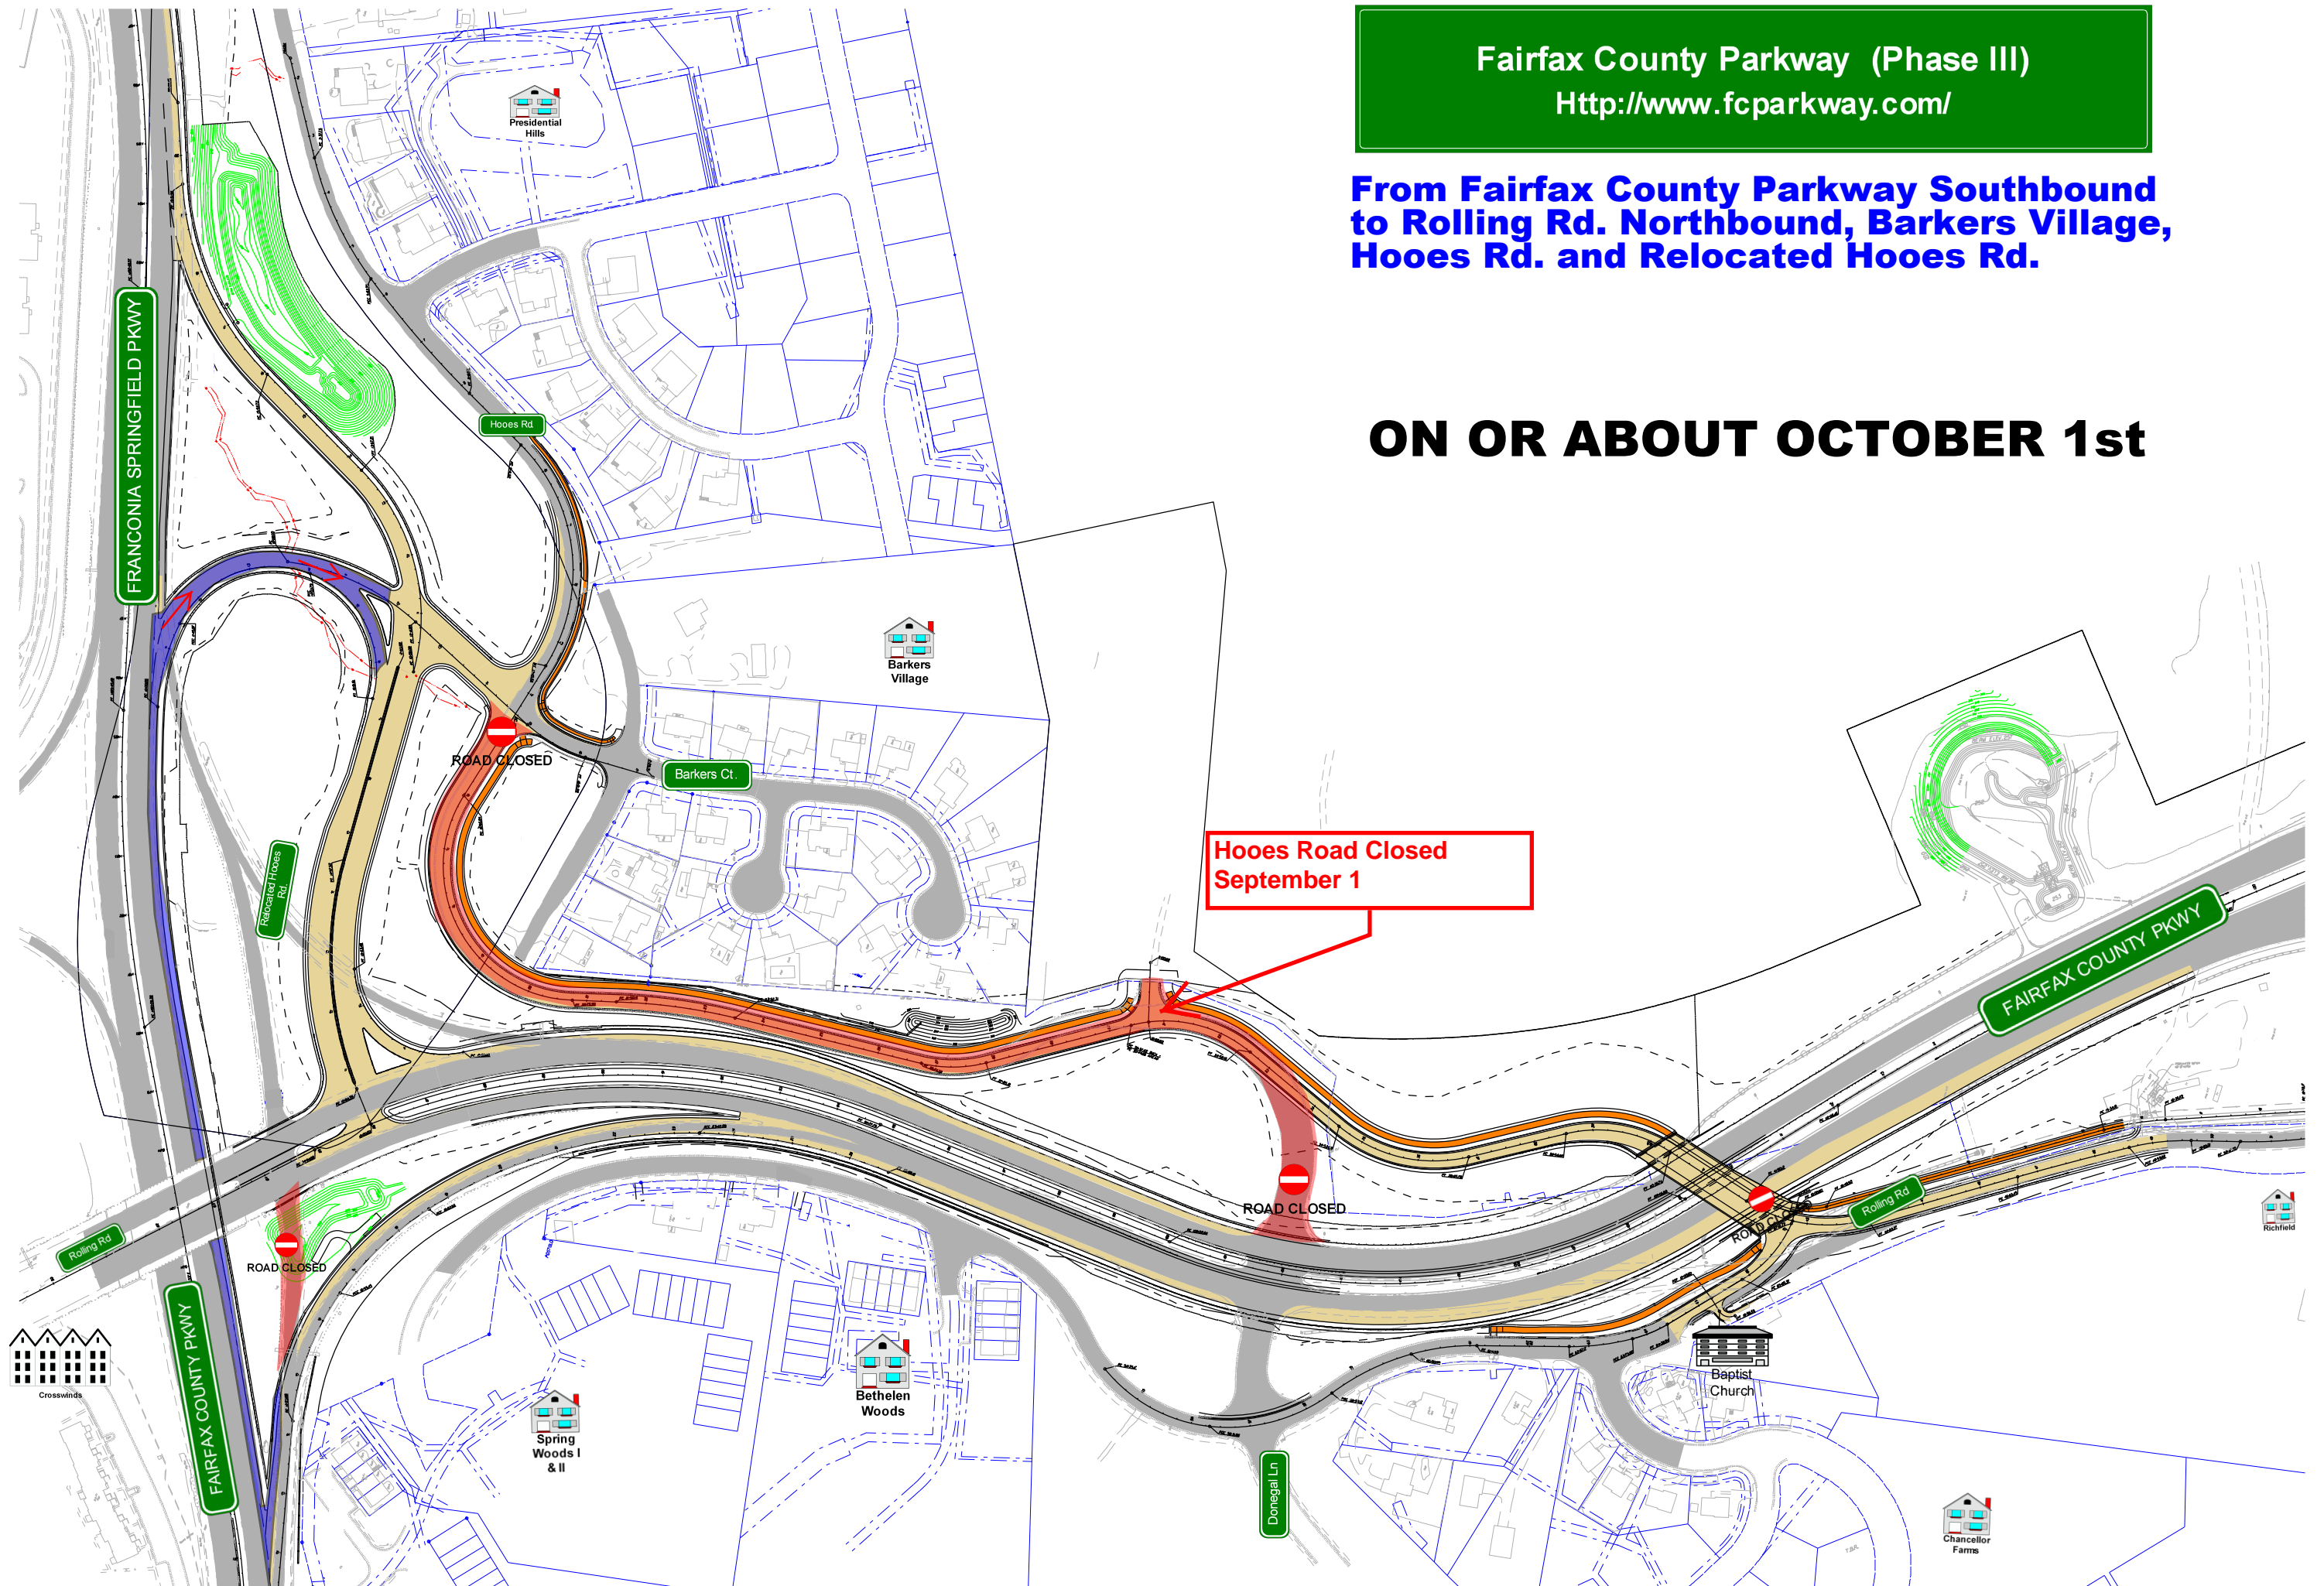

Fairfax County Parkway (Phase III)

[Http://www.fcparkway.com/](http://www.fcparkway.com/)

**From Fairfax County Parkway Southbound to Rolling Rd. Northbound, Barkers Village, Hooes Rd. and Relocated Hooes Rd.**

**ON OR ABOUT OCTOBER 1st**

Hooes Road Closed  
September 1

FRANCONIA SPRINGFIELD PKWY

FAIRFAX COUNTY PKWY

FAIRFAX COUNTY PKWY

Presidential Hills

Barkers Village

Barkers Ct.

**From Fairfax County Parkway Southbound to Rolling Rd. Northbound, Barkers Village, Hooes Rd. and Relocated Hooes Rd.**

**ON OR ABOUT OCTOBER 1st**

Hooes Road Closed  
September 1

FRANCONIA SPRINGFIELD PKWY

Chancellor Farms

Richfield

Donegal Ln

Rolling Rd

Relocated Hooes Rd

Rolling Rd

ROAD CLOSED

ROAD CLOSED