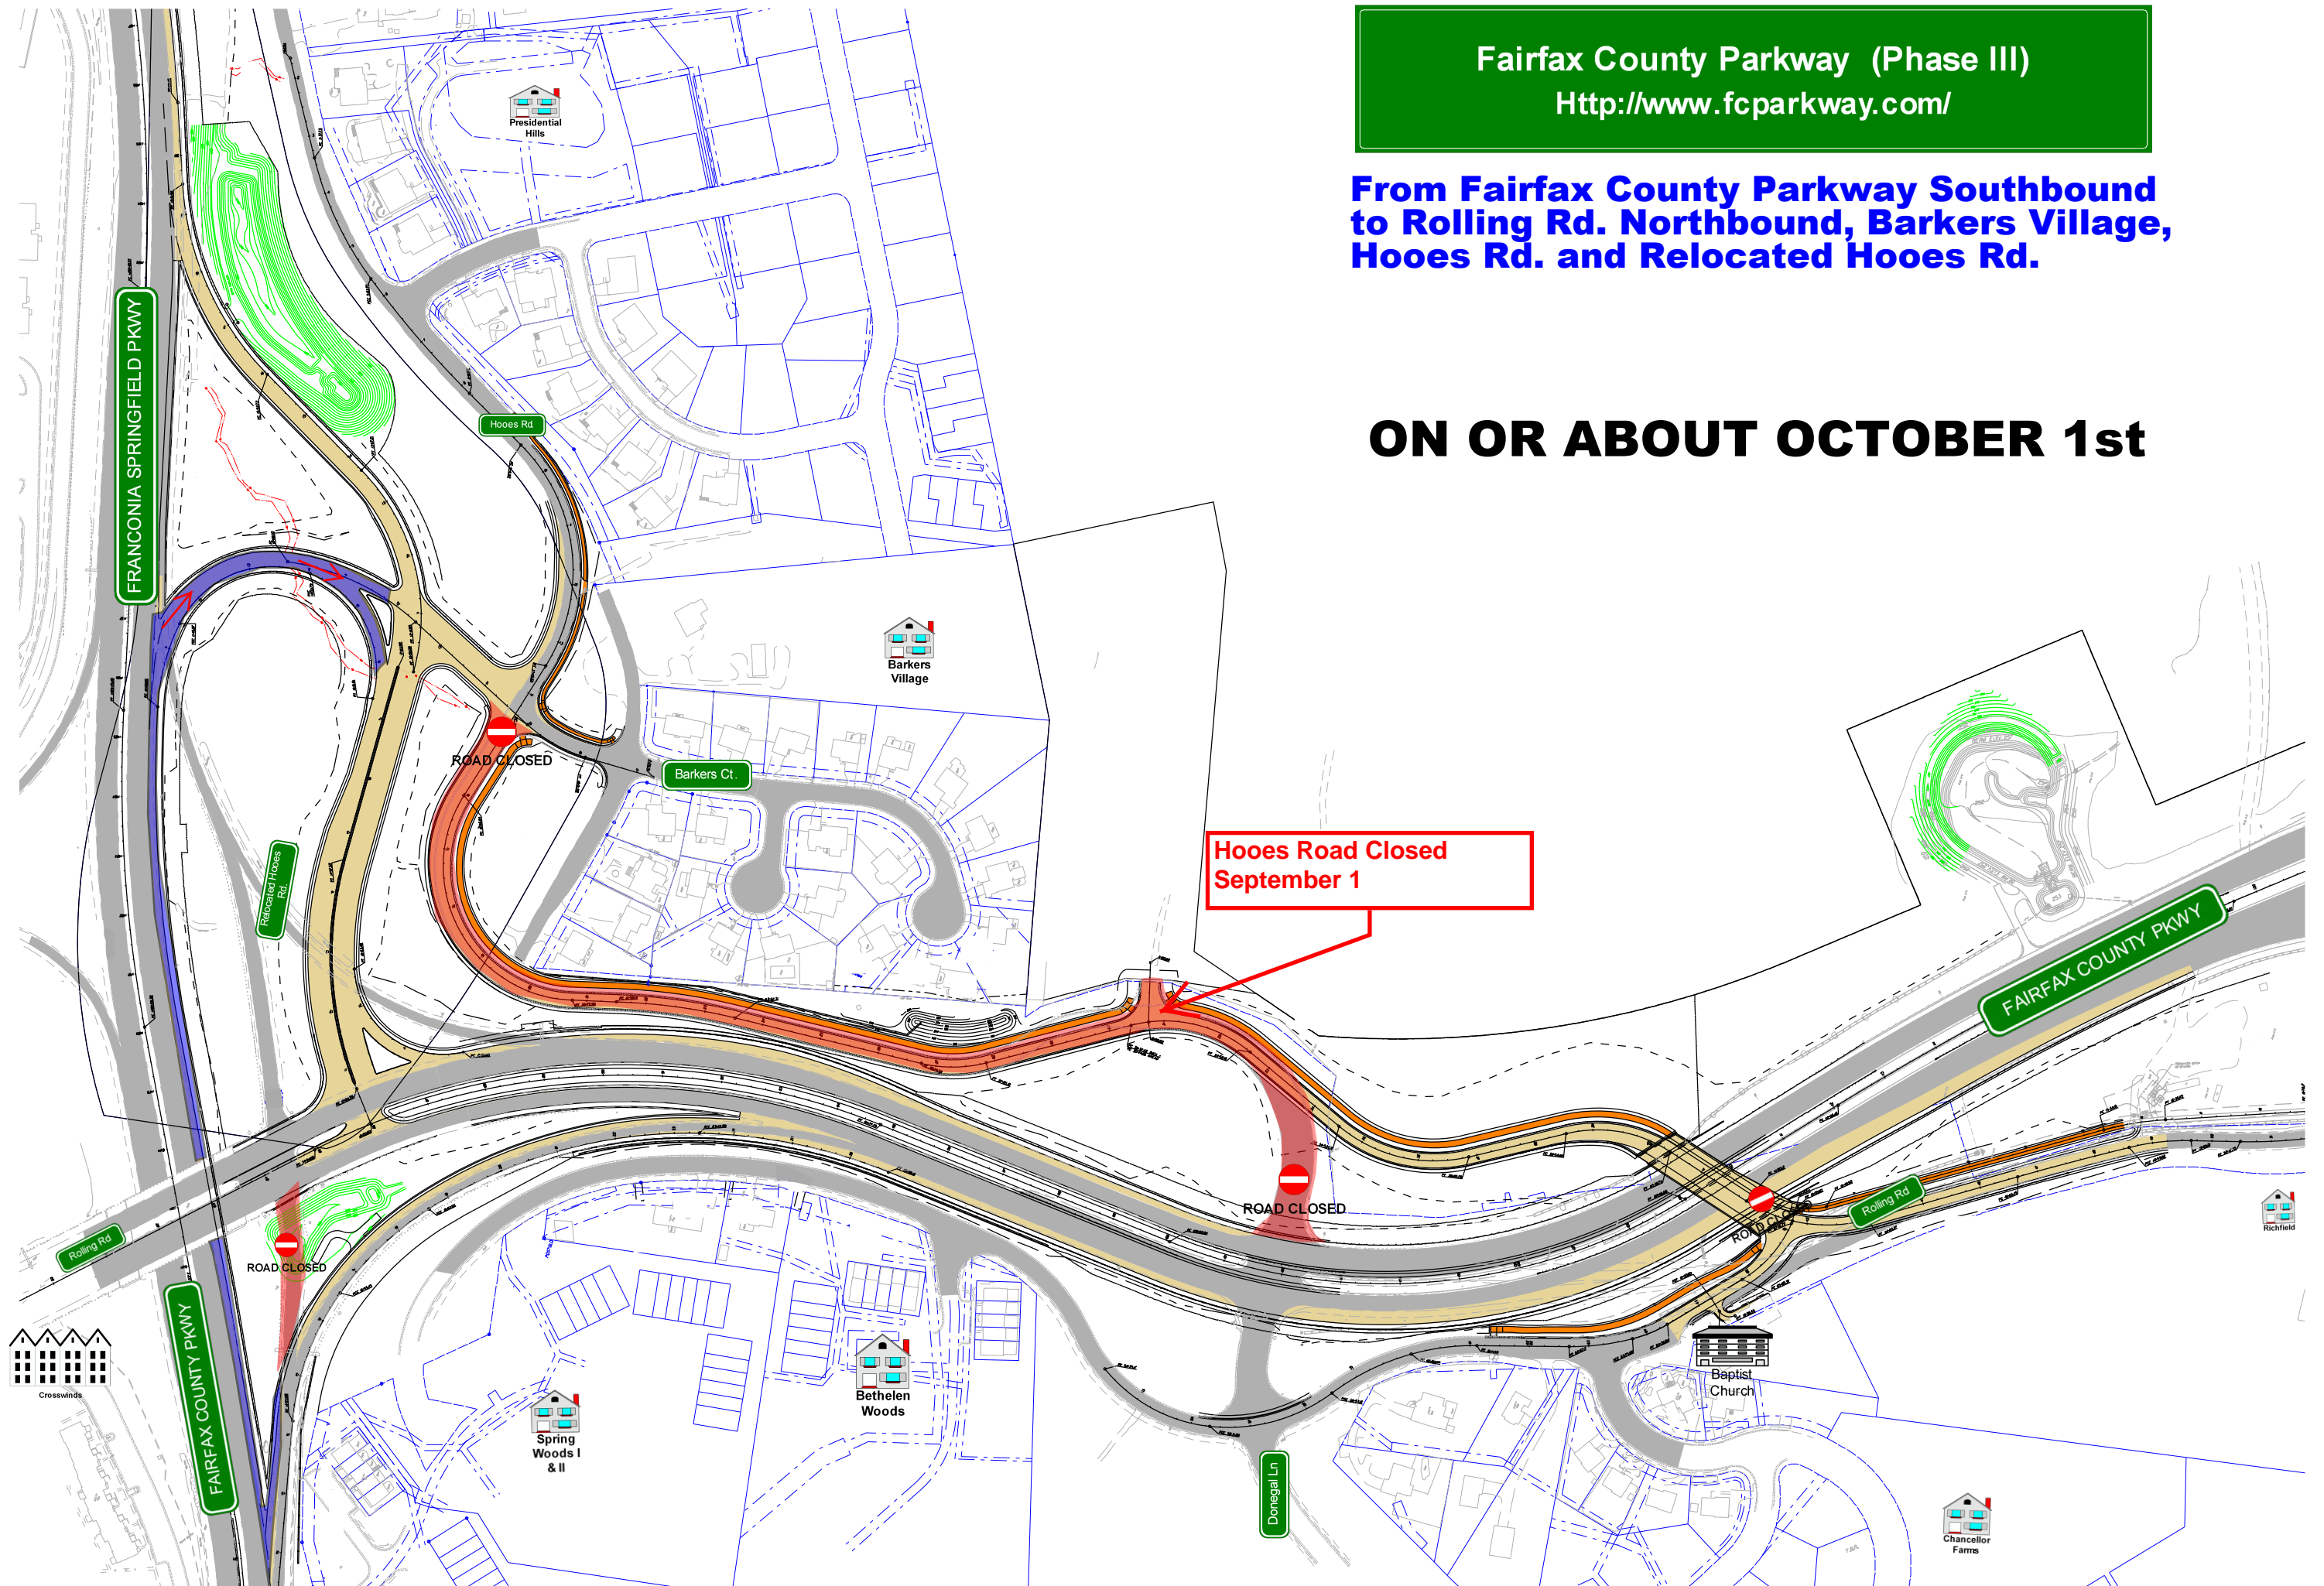

**From Fairfax County Parkway Southbound to Rolling Rd. Northbound, Barkers Village, Hooes Rd. and Relocated Hooes Rd.**

**ON OR ABOUT OCTOBER 1st**

Hooes Road Closed  
September 1

FRANCONIA SPRINGFIELD PKWY

Chancellor Farms

Richfield

Donegal Ln

Rolling Rd

Relocated Hooes Rd

Rolling Rd

ROAD CLOSED

ROAD CLOSED

ROAD CLOSED

ROAD CLOSED

Crosswinds

Fairfax County Parkway (Phase III)

[Http://www.fcparkway.com/](http://www.fcparkway.com/)

**From Fairfax County Parkway Southbound to Rolling Rd. Northbound, Barkers Village, Hooes Rd. and Relocated Hooes Rd.**

**ON OR ABOUT OCTOBER 1st**

**Hooes Road Closed  
September 1**